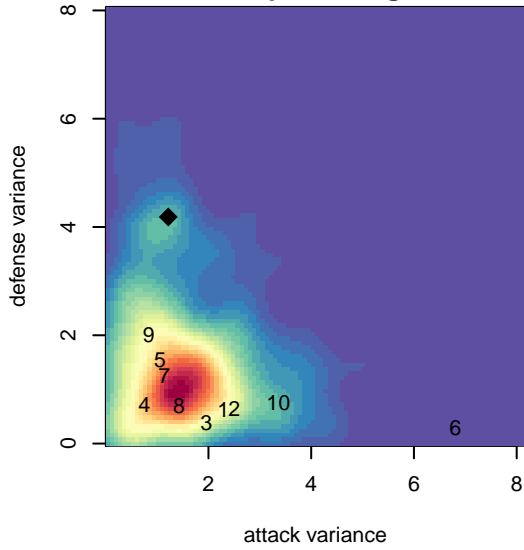

## Crossfire OR LOSC Blue II G04

Crossfire Oregon  
 Lake Oswego, OR  
 G04 total strength=916  
 attack=2.29 defense=0.98  
 fall league = PTT G04 Div 2 Red South  
 spr league = Spr OYS G04 Div 2 Red

**attack and defense variance (black dot)  
relative to other teams  
and top 10 in region**

**attack and defense rating  
relative to others at age  
and all opponents in last 13 months**

**Performance relative to 13 month average**