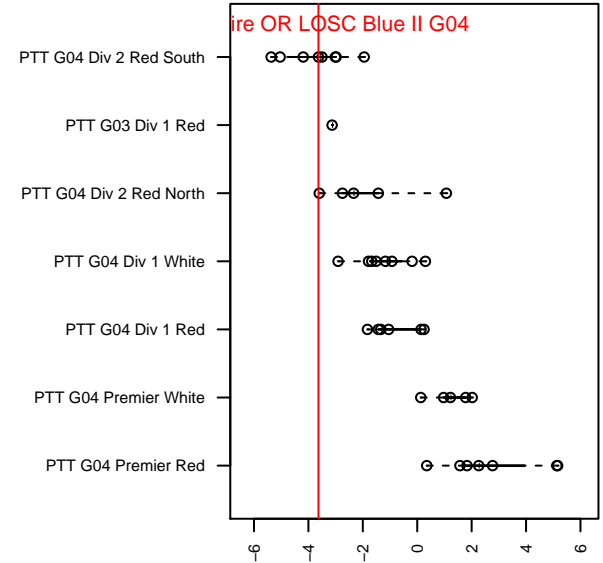

## Crossfire OR LOSC Blue II G04

Crossfire Oregon  
 Lake Oswego, OR  
 G04 total strength=916  
 attack=2.29 defense=0.98  
 fall league = PTT G04 Div 2 Red South  
 spr league = Spr OYS G04 Div 2 Red

alt names used:  
 LAKE OSWEGO LOSC 04G BLUE 2 (OR)  
 LOSC 04G Blue 2  
 LOSC 04G Blue 2  
 LOSC 04G Blue 2  
 LOSC 04G Blue 2

Venues played:  
 2017 Oswego Nike Cup Silver U14  
 2017 Mt Hood Challenge U14 Bronze  
 2017 PTT G04 Division 2 Red South  
 2017 OYS Founders Cup G04  
 2017 Spr OYS G04 Division 2 Red

**attack and defense variance (black dot)  
relative to other teams  
and top 10 in region**

**attack and defense rating  
relative to others at age  
and all opponents in last 13 months**

**Performance relative to 13 month average**