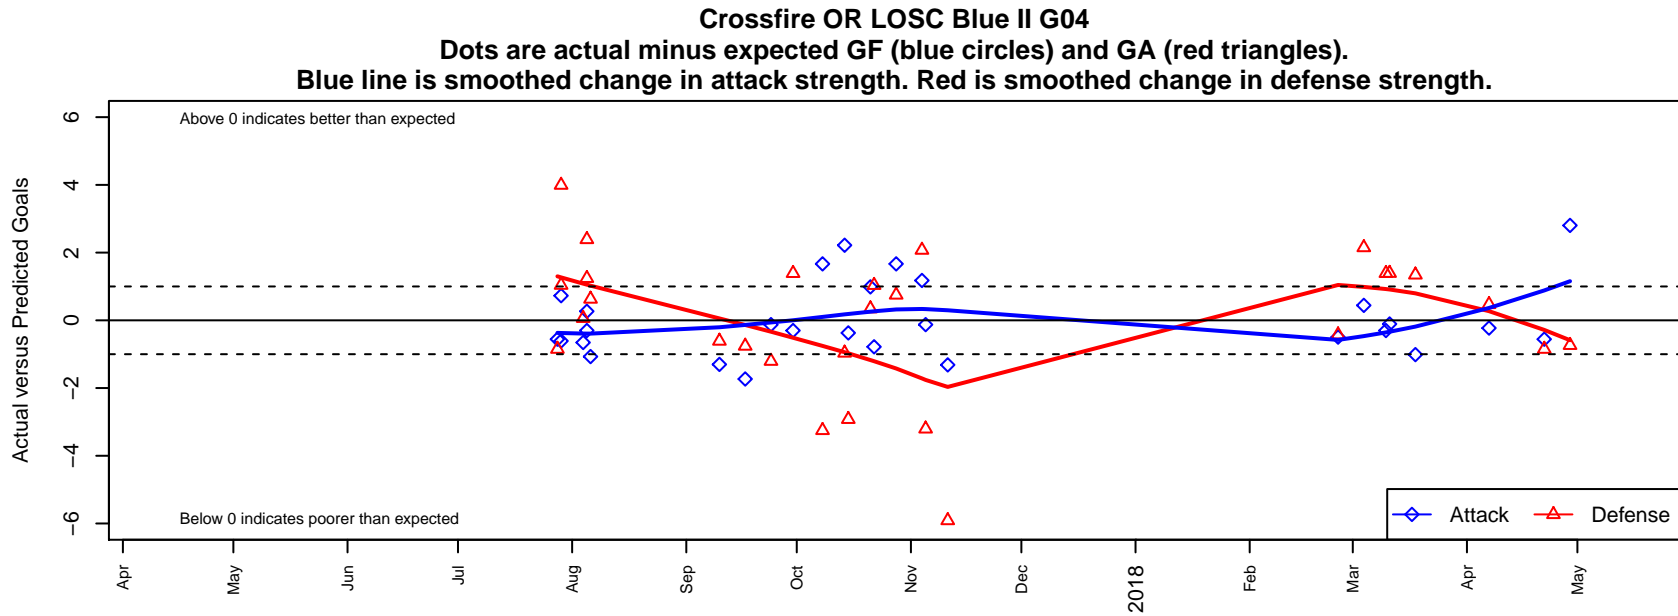

## Crossfire OR LOSC Blue II G04

Crossfire Oregon  
 Lake Oswego, OR  
 G04 total strength=916  
 attack=2.29 defense=0.98  
 fall league = PTT G04 Div 2 Red South  
 spr league = Spr OYS G04 Div 2 Red

**attack and defense variance (black dot)  
relative to other teams  
and top 10 in region**

**attack and defense rating  
relative to others at age  
and all opponents in last 13 months**

**Performance relative to 13 month average**