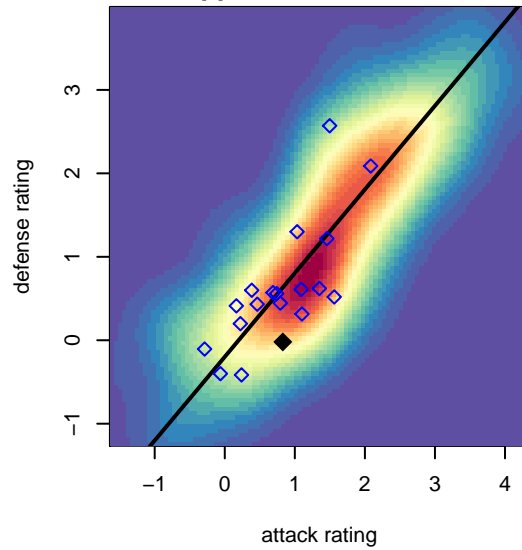

## Crossfire OR LOSC Blue II G04

Crossfire Oregon  
 Lake Oswego, OR  
 G04 total strength=916  
 attack=2.29 defense=0.98  
 fall league = PTT G04 Div 2 Red South  
 spr league = Spr OYS G04 Div 2 Red

alt names used:  
 LAKE OSWEGO LOSC 04G BLUE 2 (OR)  
 LOSC 04G Blue 2  
 LOSC 04G Blue 2  
 LOSC 04G Blue 2  
 LOSC 04G Blue 2

Venues played:  
 2017 Oswego Nike Cup Silver U14  
 2017 Mt Hood Challenge U14 Bronze  
 2017 PTT G04 Division 2 Red South  
 2017 OYS Founders Cup G04  
 2017 Spr OYS G04 Division 2 Red

**attack and defense variance (black dot)  
relative to other teams  
and top 10 in region**

**attack and defense rating  
relative to others at age  
and all opponents in last 13 months**

**Performance relative to 13 month average**